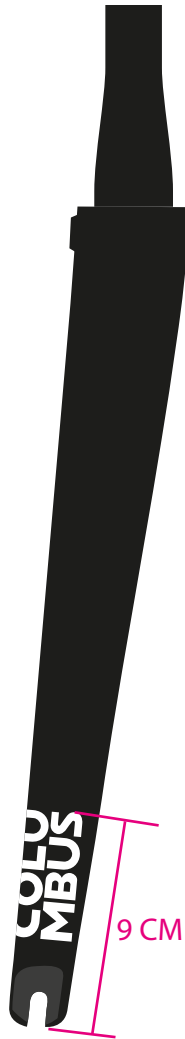

DRIVE SIDE

FRONT

NON-DRIVE SIDE

BACK

MIDDLE LINE DECAL
ON BLADE LEADING EDGE