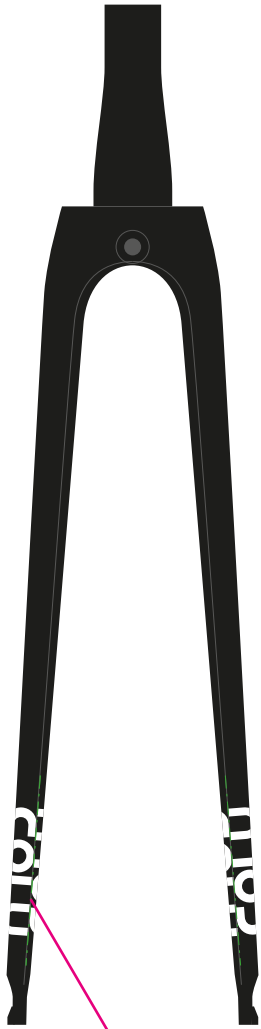

DRIVE SIDE

FRONT

NON-DRIVE SIDE

BACK

MIDDLE LINE DECAL
ON BLADE LEADING EDGE